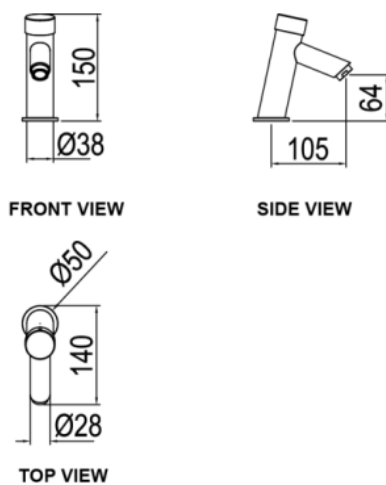

R-SCT101

RIGEL®

Deck Mounted Self-Closing Delay Action Tap

PRODUCT FEATURES

- Button tilted ergonomically for ease of activation
- Consistent 6sec cut-off mechanism after released
- Chrome finishing solid brass body for longer lasting
- High resistance against vandalism
- Soft-activation mechanism with less than 3kg especially suitable for elderly and children
- Non-affected by the water pressure supplied

PRODUCT SPECIFICATIONS

- Dimension : 140 (L) x Ø50 (W) x 150 (H) mm
- Material : Polished brass with chrome finish

RESOURCEFUL FEATURES:

Soft Activation

Constant Flow Regulator

TECHNICAL DRAWING

INSTALLATION DETAILS

*All dimensions are in mm

Copyright © Rigel Technology (S) Pte Ltd All rights reserved. Terms of Use.

RIGEL®
www.rigel.com.sg

bathroom
IDEAS

Green
Restroom
Specialist

DISCLAIMER: While every effort has been made to ensure factual accuracy, the information presented is subject to changes due to requirements in different sites, markets and/or countries. Rigel reserves the right to make the necessary amendments at any time without prior notice.