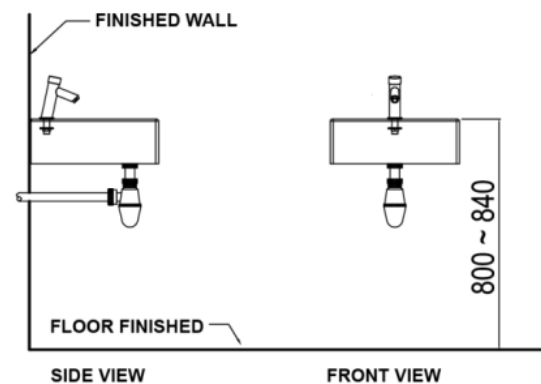

R-SCT101

RIGEL®

Deck Mounted Self-Closing Delay Action Tap

PRODUCT FEATURES

- Button tilted ergonomically for ease of activation
- Consistent 6sec cut-off mechanism after released
- Chrome finishing solid brass body for longer lasting
- High resistance against vandalism
- Soft-activation mechanism with less than 3kg especially suitable for elderly and children
- Non-affected by the water pressure supplied

PRODUCT SPECIFICATIONS

- Dimension : 140 (L) x Ø50 (W) x 150 (H) mm
- Material : Polished brass with chrome finish

RESOURCEFUL FEATURES:

Soft Activation

Constant Flow Regulator

TECHNICAL DRAWING

INSTALLATION DETAILS

*All dimensions are in mm

Copyright © Rigel Technology (S) Pte Ltd All rights reserved. Terms of Use.

RIGEL®
www.rigel.com.sg

bathroom
IDEAS

Green
Restroom
Specialist

DISCLAIMER: While every effort has been made to ensure factual accuracy, the information presented is subject to changes due to requirements in different sites, markets and/or countries. Rigel reserves the right to make the necessary amendments at any time without prior notice.